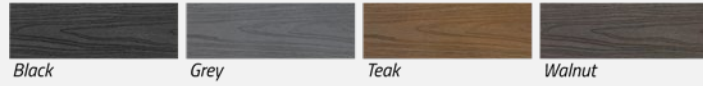

W138 WPC Bergdeck decking board

product ID	dimensions	packaging
BB00xx	138x23mm/2,9m	pallet 100pcs