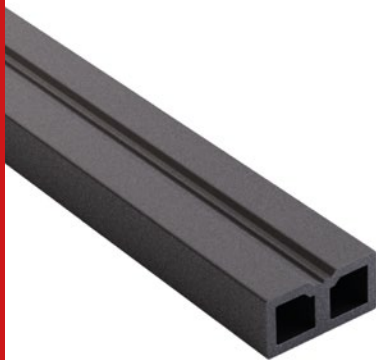

SALAG ECO WPC terrace board

product ID	dimensions	packaging
BE0103	140x22mm/2,2m	pallet 150pcs

category: ECO

SALAG ECO brushed WPC terrace board

product ID	dimensions	packaging
BE5103	140x22mm/2,2m	pallet 150pcs

category: MINI

SALAG MINI WPC terrace board

product ID	dimensions	packaging
NT1091	110x20mm/2m	pallet 210pcs

category: assembly
Ground beam

product ID	dimensions	packaging
BDL000	30x50mm/2,4m	-

Graphite

category: assembly
„Mini“ ground beam

product ID	dimensions	packaging
BDL201	20x40mm/2,4m	-

Graphite

category: assembly
„Ultra-fast“ ground beam

product ID	dimensions	packaging
BDL0BN	40x50mm/2,4m	-

Graphite

category: accessories, BERGDECK
Quarter round hole plug (10pcs)

product ID	dimensions	packaging
BDC001	32x32mm/2,4m	pack 10pcs

Anthracite

Black

Walnut

Chestnut

Teak

category: accessories

Flat trimming board