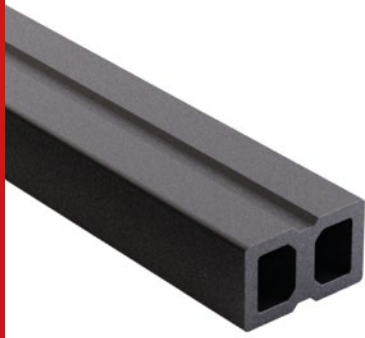

2023
v 01.01

S SALAG

product offer

**WPC COMPOSITE
TERRACE SYSTEM**

category: BERGDECK

Bergdeck brushed WPC terrace board 2,4m

product ID	dimensions	packaging
BD1001	150x25mm/2,4m	pallet 110pcs

category: ECO

SALAG ECO WPC terrace board

product ID	dimensions	packaging
BE0103	140x22mm/2,2m	pallet 150pcs

category: ECO

SALAG ECO brushed WPC terrace board

product ID	dimensions	packaging
BE5103	140x22mm/2,2m	pallet 150pcs

category: MINI

SALAG MINI WPC terrace board

product ID	dimensions	packaging
NT1091	110x20mm/2m	pallet 210pcs

category: assembly
Ground beam

product ID	dimensions	packaging
BDL000	30x50mm/2,4m	-

Graphite

category: assembly
„Mini“ ground beam

product ID	dimensions	packaging
BDL201	20x40mm/2,4m	-

Graphite

category: assembly
„Ultra-fast“ ground beam

product ID	dimensions	packaging
BDL0BN	40x50mm/2,4m	-

Graphite

category: accessories, BERGDECK
Quarter round hole plug (10pcs)