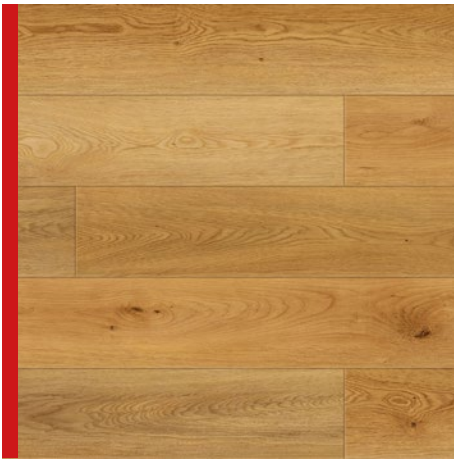

collection: *PRESTIGE*
SPC floor panel
Pride

<i>product ID</i>	<i>dimensions</i>	<i>packaging</i>	<i>edge format</i>
YV3151	229x1830x5,0 mm	6pcs / 2,51m²	V-groove